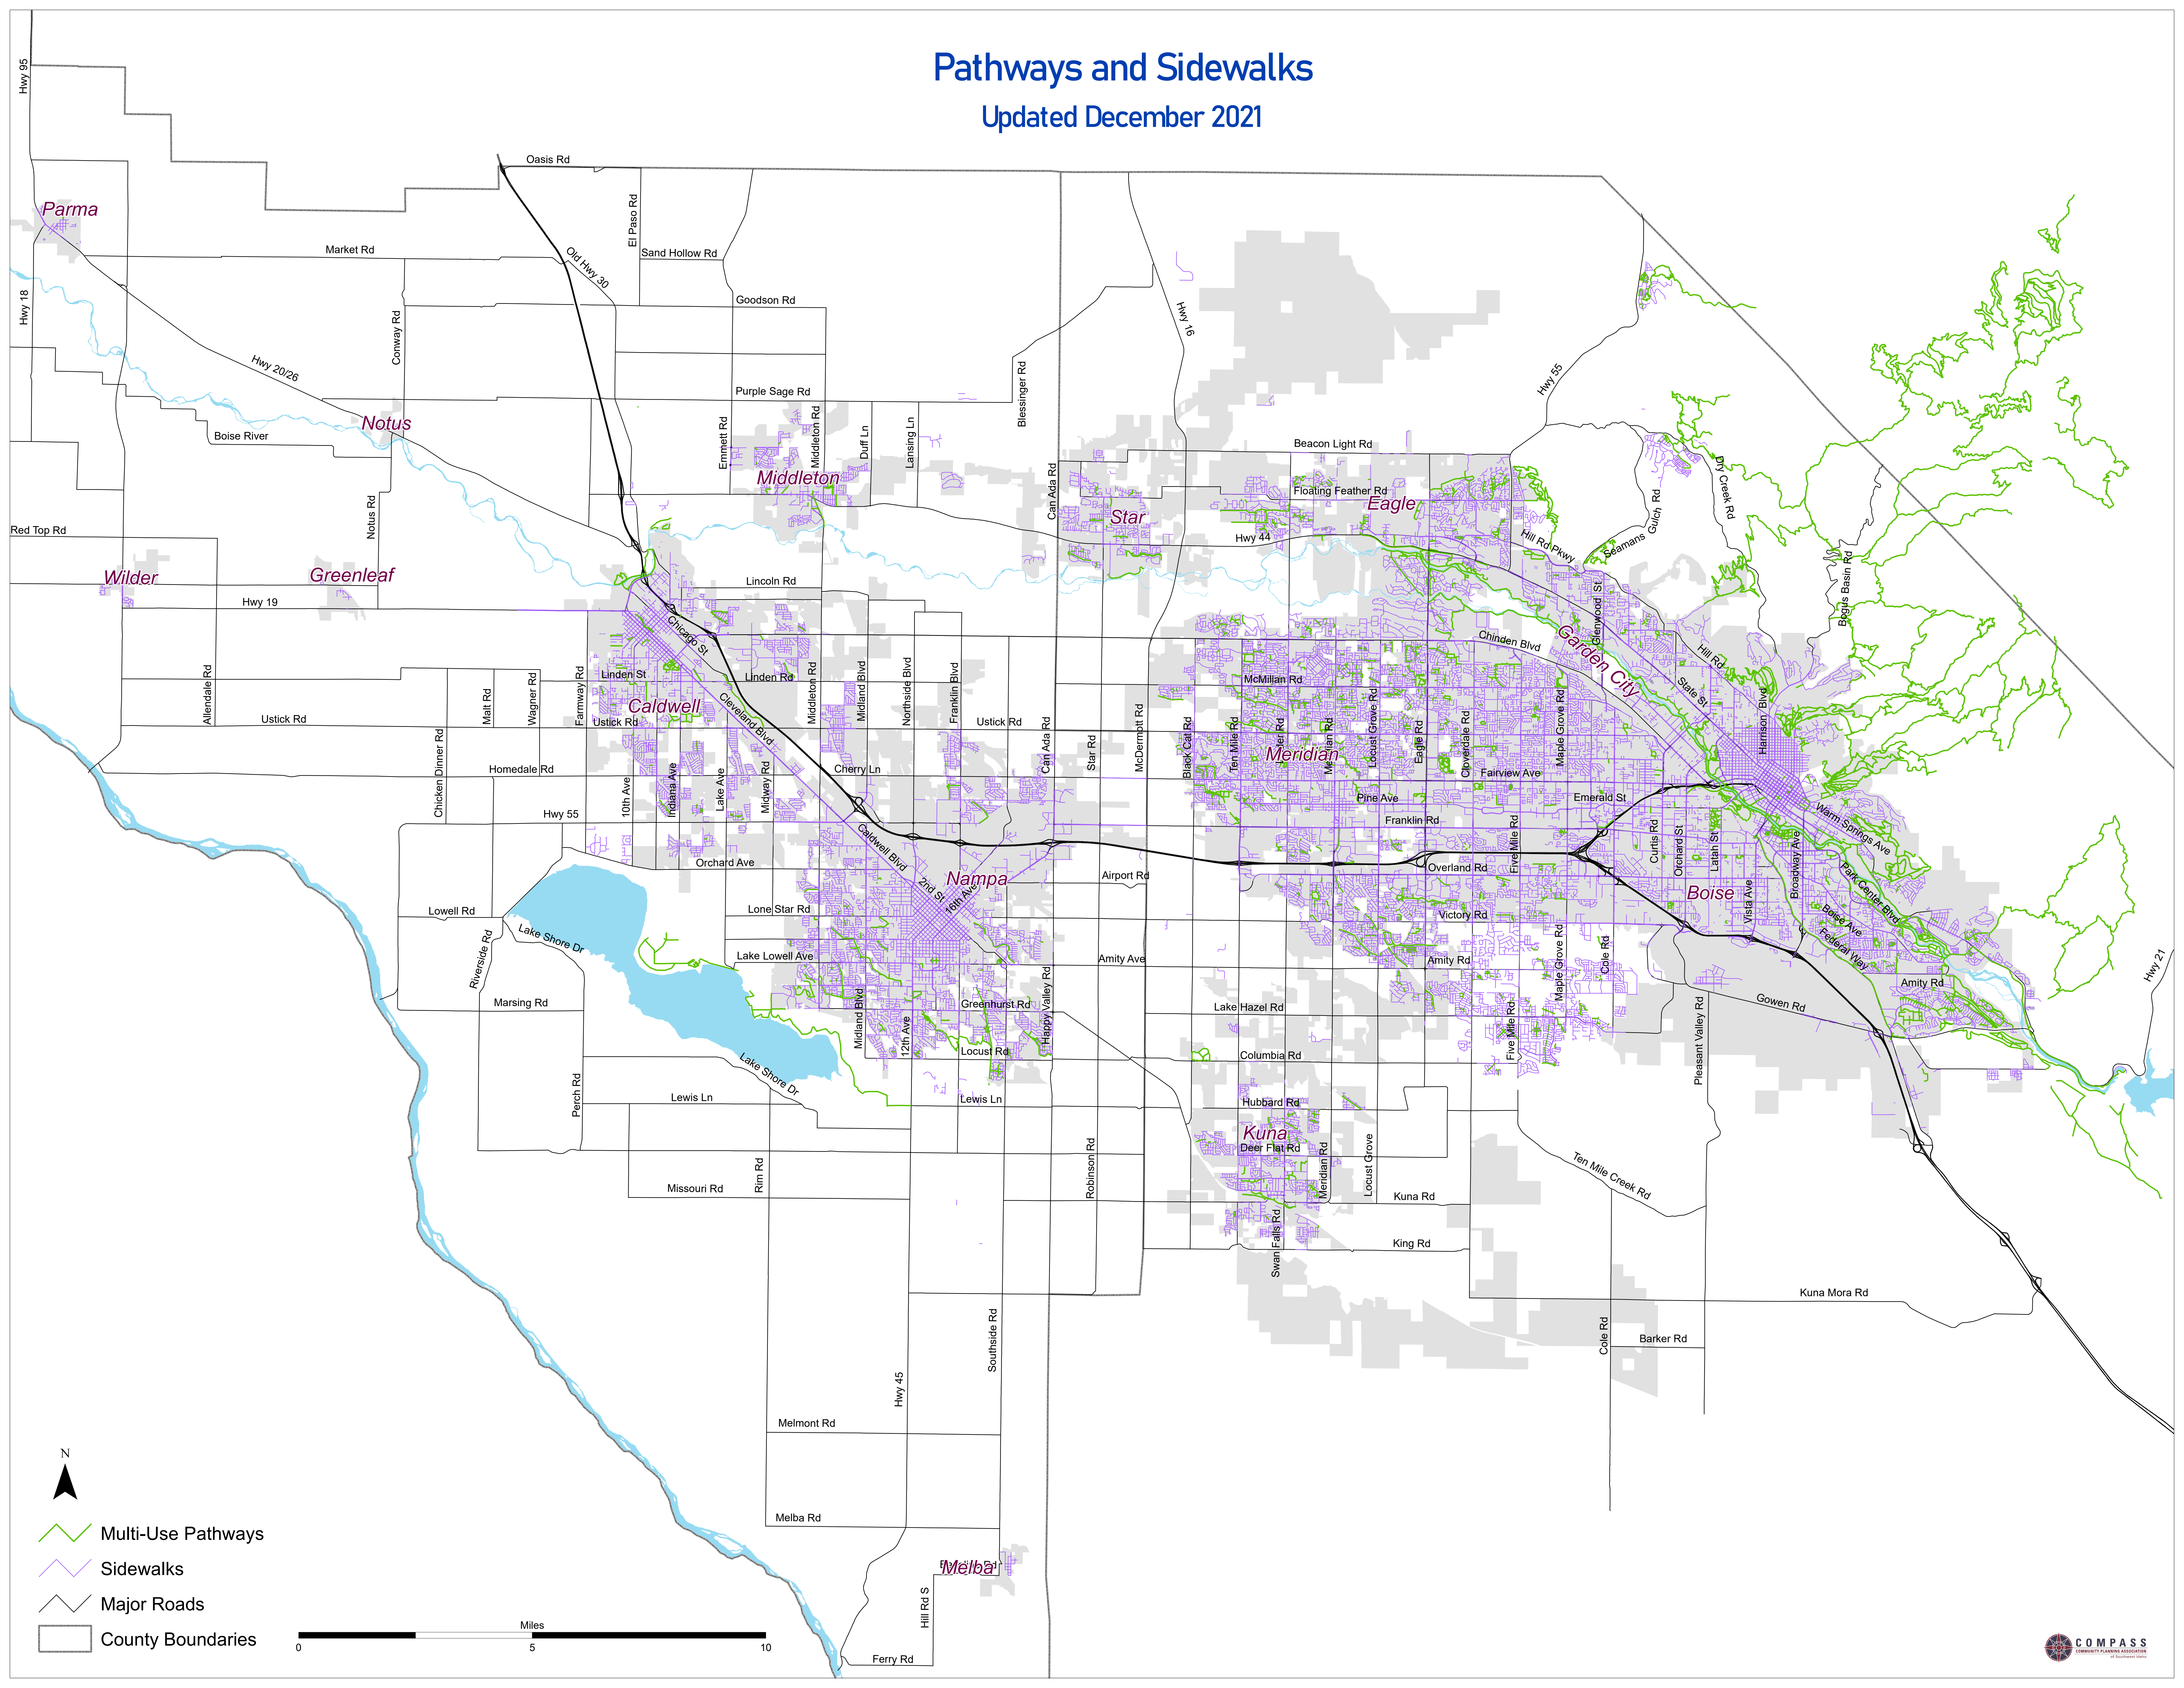

# Pathways and Sidewalks

Updated December 2021

Parma

Notus

Wilder

Greenleaf

Middleton

Star

Eagle

Garden City

Caldwell

Meridian

Nampa

Boise

Kuna

Melba

-  Multi-Use Pathways
-  Sidewalks
-  Major Roads
-  County Boundaries